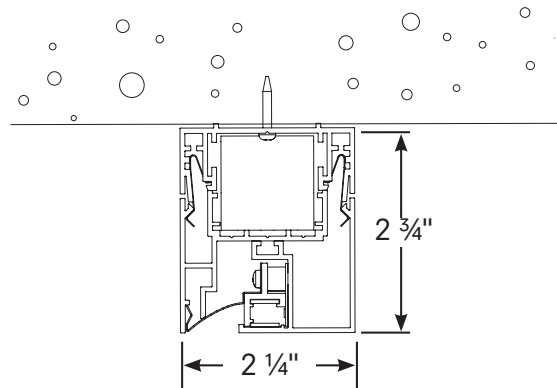

# kreon Rei

Mounting/Installation

**DOWNLIGHT RECESSED MOUNTED (DRYWALL)**

**RECESSED MOUNTED**

**WALLWASHER RECESSED MOUNTED (DRYWALL)**

**TRIMLESS RECESSED**

**DOWNLIGHT SURFACE MOUNTED**

**WALLWASHER SURFACE MOUNTED**