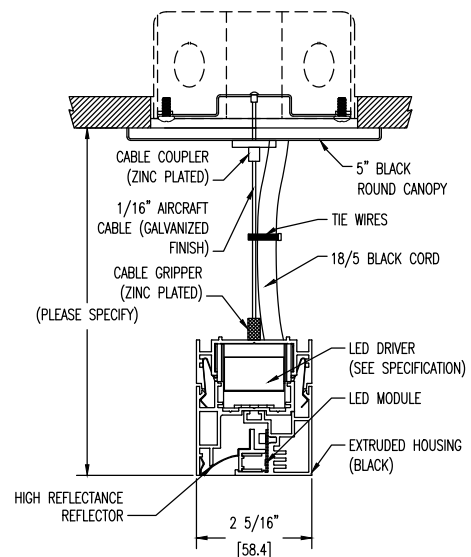

## Mounting/Installation

4 1/4"  
**Note:** Total plenum clearance required including power feed.

**MOUNTING BRACKET OPEN**

**SECTION VIEW:**

**TOP VIEW:**

**TRIMLESS RECESSED**

**REI RECESSED IN 9/16\"/>**

**OVERLAP FLANGE**

**PENDANT MOUNTING**