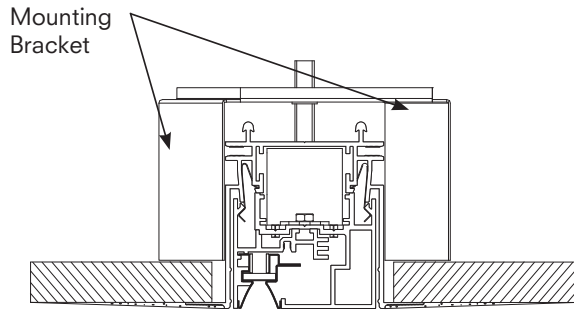

kreon Rei

Mounting/Installation

DOWNLIGHT RECESSED MOUNTED (DRYWALL)