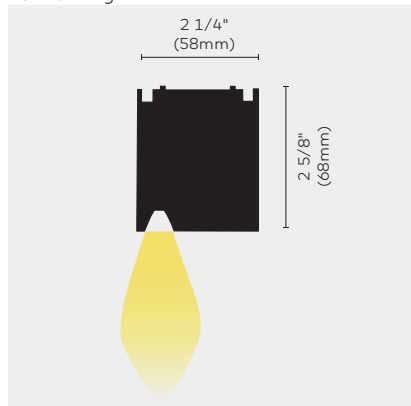

kreon Rei

Rei Downlight