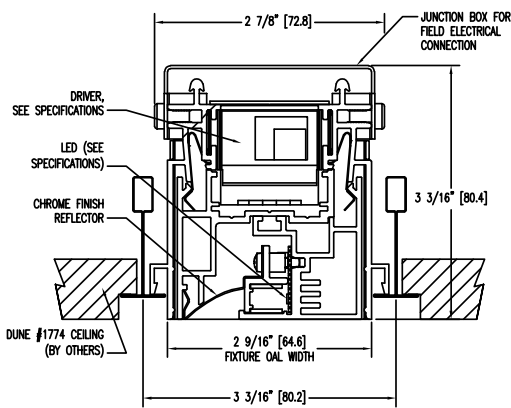

REI RECESSED IN 9/16\"/>