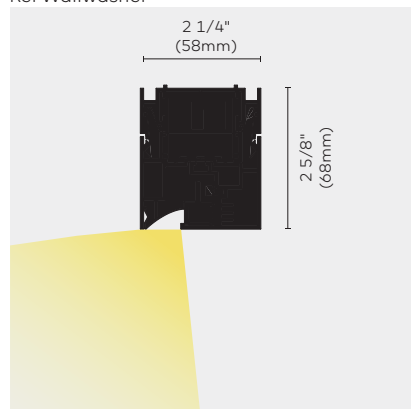

Rei Wallwasher

Rei treats the illuminated surface to a smooth, homogeneous silent glow of light that enhances the structure and spatial importance of the surface itself.

Wallwash light is often used by lighting designers to contribute to the aesthetic appearance of the room, to exalt volumes, to define walls or maximize the attention to exposed products with a soft glow. Rei, a made-to-measure, slim, recessed- or surface or pendant mounted profile system will safeguard the aesthetic appearance of the interior as well as the functional demands from its inhabitants.

Rei linear system is available as a symmetrical linear downlight with a 55° distribution, or as an asymmetrical wall wash.

Description

Finish

Made from extruded aluminum. Available as white or black

Optical system / LED's

LED life of L70 greater than 60,000 hours.

Color temperatures / CRI

Available in 2700K, 3000K, 3500K or 4000K; CRI 80+ or 95+

Controls / Dimming

switching on/off; Triac phase (120V only), 0-10V dim (120-277V), or Lutron Ecosystem

ETL / UL

All Rei products are rated for indoor use only, in either a dry or damp location – IP40.