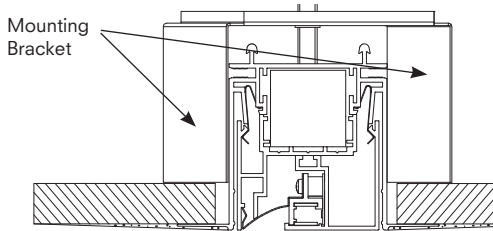

# kreon Rei

Mounting/Installation

**DOWNLIGHT RECESSED MOUNTED (DRYWALL)**

**RECESSED MOUNTED**

**WALLWASHER RECESSED MOUNTED (DRYWALL)**

**TRIMLESS RECESSED**

**DOWNLIGHT SURFACE MOUNTED**

**WALLWASHER SURFACE MOUNTED**