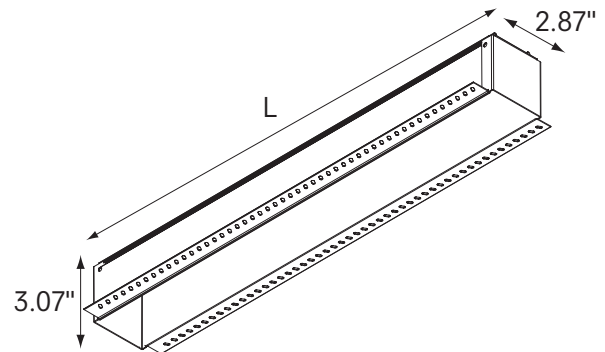

# kreon Rei

Mounting/Installation

**DOWNLIGHT RECESSED MOUNTED (DRYWALL)**

**RECESSED MOUNTED**

**WALLWASHER RECESSED MOUNTED (DRYWALL)**

**TRIMLESS RECESSED**

**DOWNLIGHT SURFACE MOUNTED**

**WALLWASHER SURFACE MOUNTED**