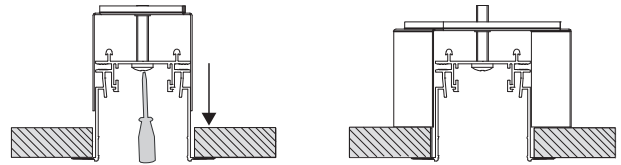

## Mounting/Installation

4 1/4"  
**Note:** Total plenum clearance required including power feed.

**MOUNTING BRACKET OPEN**

**SECTION VIEW:**

**TOP VIEW:**

**TRIMLESS RECESSED**

**REI RECESSED IN 9/16\"/>**