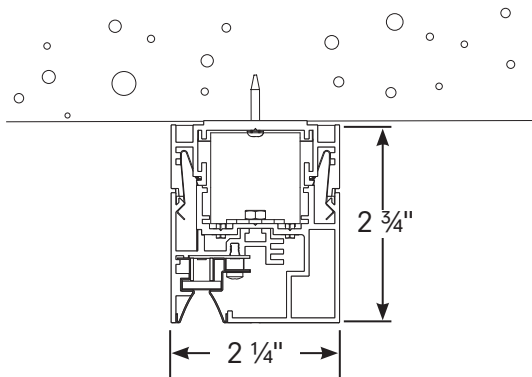

# kreon Rei

Mounting/Installation

**DOWNLIGHT RECESSED MOUNTED (DRYWALL)**

**RECESSED MOUNTED**

**WALLWASHER RECESSED MOUNTED (DRYWALL)**

**TRIMLESS RECESSED**

**DOWNLIGHT SURFACE MOUNTED**

**WALLWASHER SURFACE MOUNTED**