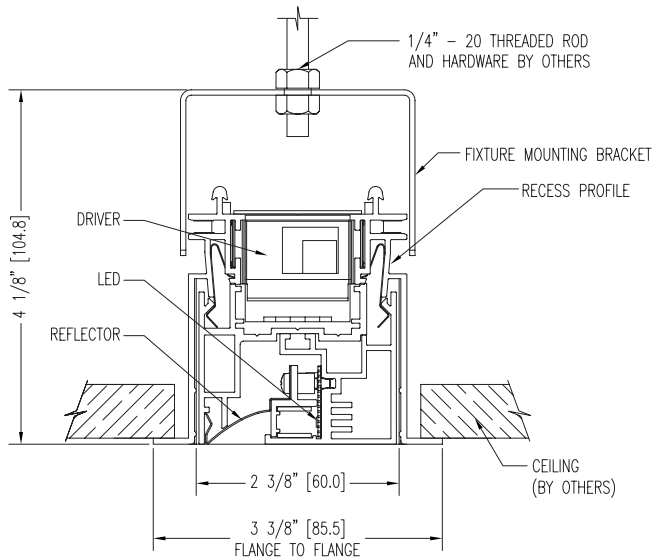

## Mounting/Installation

4 1/4"  
**Note:** Total plenum clearance required including power feed.

**MOUNTING BRACKET OPEN**

**SECTION VIEW:**

**TOP VIEW:**

**TRIMLESS RECESSED**

**REI RECESSED IN 9/16\"/>**

**OVERLAP FLANGE**

**PENDANT MOUNTING**