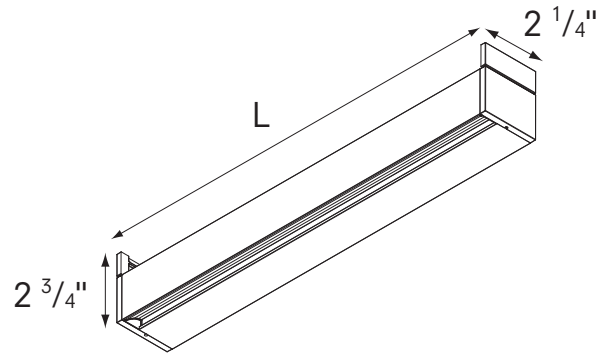

# kreon Rei

Mounting/Installation

**DOWNLIGHT RECESSED MOUNTED (DRYWALL)**

**RECESSED MOUNTED**

**WALLWASHER RECESSED MOUNTED (DRYWALL)**

**TRIMLESS RECESSED**

**DOWNLIGHT SURFACE MOUNTED**

**WALLWASHER SURFACE MOUNTED**