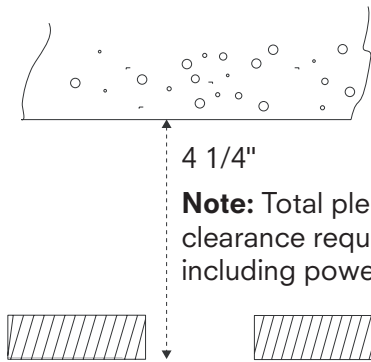

kreon Rei

Mounting/Installation

4 1/4"
Note: Total plenum clearance required including power feed.

MOUNTING BRACKET OPEN