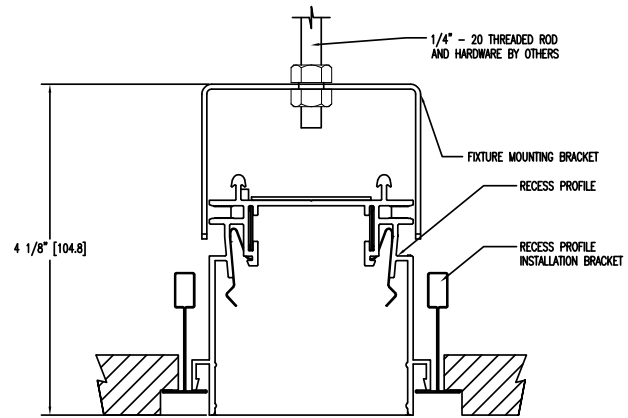

## Mounting/Installation

4 1/4"  
**Note:** Total plenum clearance required including power feed.

**MOUNTING BRACKET OPEN**

**SECTION VIEW:**

**TOP VIEW:**

**TRIMLESS RECESSED**

**REI RECESSED IN 9/16\"/>**