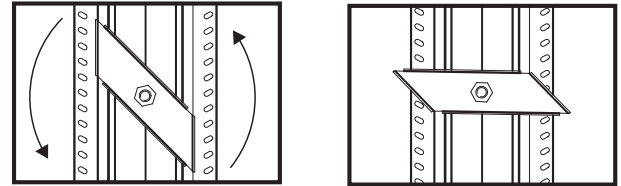

## Mounting/Installation

4 1/4"  
**Note:** Total plenum clearance required including power feed.

**MOUNTING BRACKET OPEN**

**SECTION VIEW:**

**TOP VIEW:**

**TRIMLESS RECESSED**

**REI RECESSED IN 9/16\"/>**