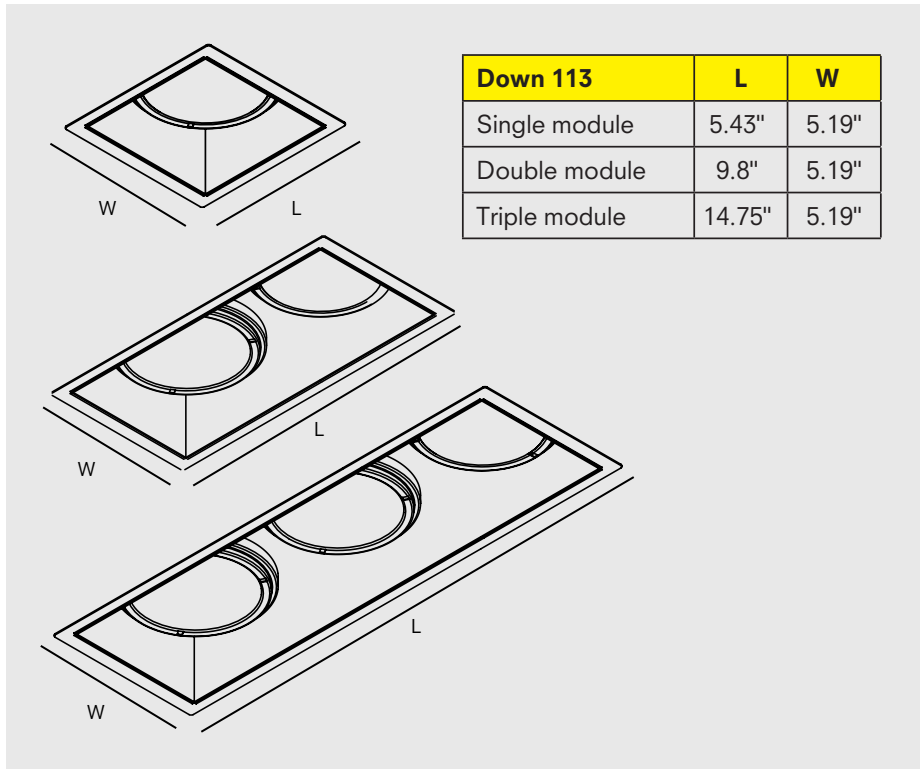

Down luminaires are ETL Listed for dry and damp locations.
Down luminaires lend support for LEED credits and certification.