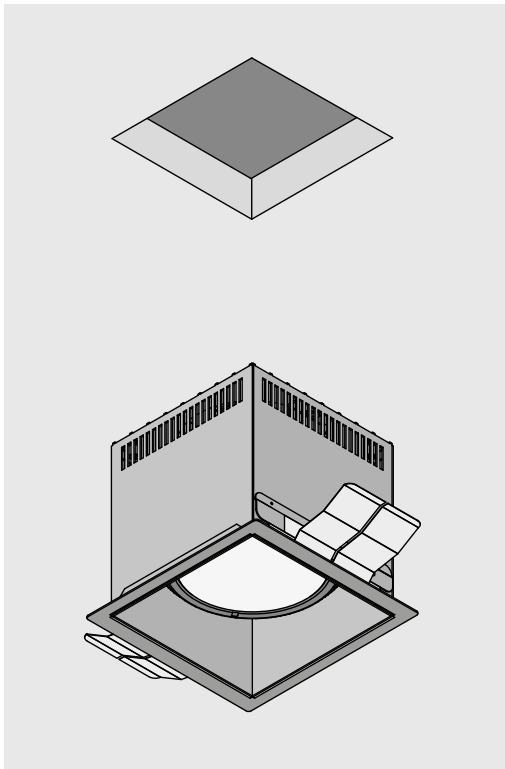

Down 113 – 5" Wide Aperture Recessed w/Flange

Single, Double, or Triple Lamp Adjustable Luminaire (remodel installation)

Date: _____ Customer: _____

Project: _____

Type: _____ Qty: _____

Down 113 remodel is designed for recessed use and is characterized by the deeper position of the light source in relation to the ceiling level. The housing is made of silver grey or white powder coated galvanized steel and features ventilation slots at the backside for optimal air circulation. Down 113 remodel luminaires come with halogen, LED, CFL, or T4 lamp sockets for customizable lighting options that are easily replaced in the field. Plaster-kits are available for applications in concrete ceilings.

Gear

For AR111 lamp socket, supplied with 120V or 277V to 12V transformer. Dimmable via line voltage. Dimming range dependent

Down 113 – 5" Wide Aperture Recessed w/Flange

Single, Double, or Triple Lamp Adjustable Luminaire (remodel installation)

Ordering Codes

KU _____ -	_____ -	RF -	_____ -	_____ -
KREON DOWN 113	FINISH COLOR**	MOUNTING	CEILING TYPE	LINE VOLTAGE
98813 – Single Module, PAR30 socket (fixed)* 98812 – Single Module, AR111 socket (adjustable 360° x 25°) 98822 – Double Module, AR111 socket (adjustable 360° x 25°) 98131 – Triple Module, T4 bi-pin socket (adjustable 360° x 25°) 98130 – Triple Module, AR111 socket (adjustable 360° x 25°)	1 – White 3 – Grey	RF – Recessed with flange	DW – Drywall/sheetrock GR – ACT panels with grid ceiling OT – Other, please consult factory	120 – 120V only 277 – 277V only (PAR30 socket not available with 277V option)
Ordering Example: KU98813-1-SF-GR-120				
All Down 113 products are rated for indoor use only, in either a dry or damp location. Contact factory for more information.				
* PAR30 socket compatible with short neck lamps only				
** Consult factory for custom RAL finish color options.				