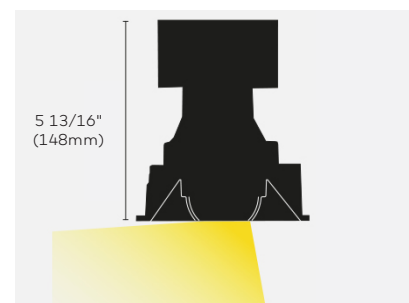

aplis in-line 120 (Trimless) visible aperture

aplis 120 (trim) visible aperture

kreon aplis directional is a fully recessed spotlight with a built-in snoot that serves two purposes. Firstly it absorbs stray flux, so aiding a control, and secondly it provides an integrated mounting ring for the fixation of additional optical lenses for increased optimisation. kreon aplis directional has a rotational adjustment of 360° and an angular adjustment of 30°, which, when combined with the choice of spot, flood and wide flood TIR reflector, provides a truly versatile accent lighting tool.

Description

kreon aplis downlight is the perfect solution for general lighting and features a flood beam mirror reflector set above the black or white internal louvre, optimised to create pools of light on horizontal surfaces or dramatic scalloping effects on verticals.