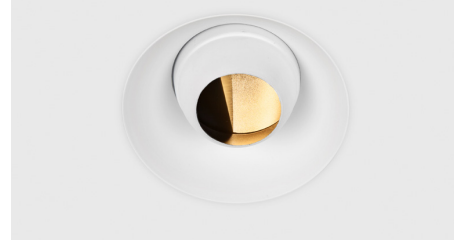

Aplis 120 wall wash

KU _____ - _____ - _____ - _____ - _____ - _____ - _____ - _____ - _____ - _____ - _____ - _____

kreon aplis	version	beam angle	CCT	CRI	trim / louwer finish	Lumen Package	dimming	mounting options	intended voltage	Optional Accessories (Blank for None)
APL120 aplis 120 downlight	DR directional w/ 30° Tilt	Directional	27 2700K	80 80+ min CRI	WH White	SO Standard Output	D1 Triac Phase Dim (10%); 120VAC only	NIC Non-IC Backbox	120 120VAC	DL Diffusing Lens
APLIL120¹ aplis 120 In-Line downlight (trimless install, for plastered surfaces)	FX fixed	SP² Spot 12° SO 1114lm delivered	30 3000K	90 90+ min CRI	BL Black	HO High Output	D2 0-10V dim (10%); 120/277VAC	IC IC rated Backbox	277 277VAC	SL Softening Lens
APLILSG120² aplis 120 In-Line w/ shadow gap downlight (trimless install, for plastered surfaces)		FL Flood 28° SO 1666lm delivered HO 2610lm delivered	35 3500k	98 98+ min CRI		<i>**not available with SP**</i>	D2LD 0-10V Dimming (1%); 120/277VAC	AIC Airtight (IC rated)	<i>***Required for proper installation***</i>	SC Sculpture Lens
		WF Wide Flood 34° SO 1648lm delivered HO 2585lm delivered	40 4000K				D3-2 Lutron Hi-Lume Dim to 1% for 2-wire; 120VAC			
		FX Versions Only					D3-3 Lutron Hi-Lume Dim to 1% for 3-wire; 120/277VAC			
		WW Wall Wash 33°x26° SO 938lm delivered HO 1385lm delivered					D3-ECO Lutron SoftOn/Fade to Black EcoSystem dimming (1%) 120/277V			
							D4 EldoLED 0-10V dim to dark (0%); 120/277VAC			

1 Includes plasterkit, requires surface finishing compounds. Recommended for plaster ceilings only.
2 Only available as SO standard output