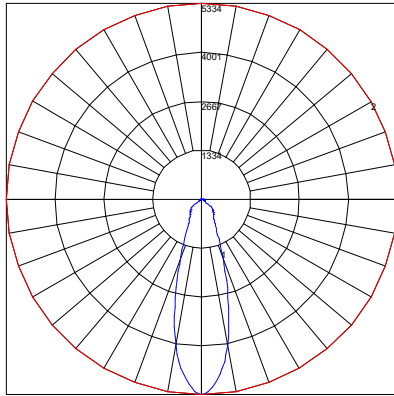

kreon aplis 120

Photometrics Continued

aplis 120 HO Flood

Delivered Lumens: 2610lm
CCT: 2700k
CRI: 80+
Power: 27W
Efficiency: 97lm/W