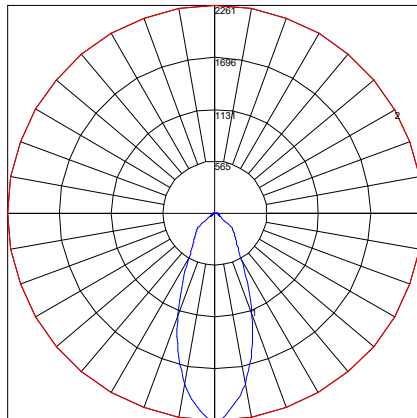

aplis 120 SO wide flood

Delivered Lumens: 1648lm
CCT: 2700k
CRI: 80+
Power: 16W
Efficiency: 103lm/W