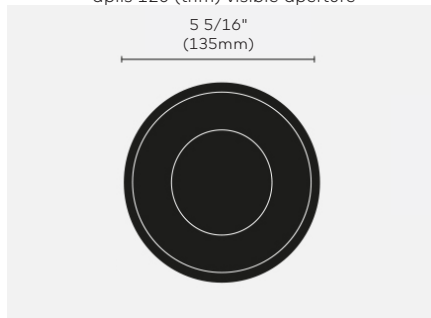

aplis in-line 120 (Trimless) visible aperture

aplis 120 (trim) visible aperture

kreon aplis directional is a fully recessed spotlight with a built-in snoot that serves two purposes. Firstly it absorbs stray flux, so aiding a control, and secondly it provides an integrated mounting ring for the fixation of additional optical lenses for increased optimisation. kreon aplis directional has a rotational adjustment of 360° and an angular adjustment of 30°, which, when combined with the choice of spot, flood and wide flood TIR reflector, provides a truly versatile accent lighting tool.