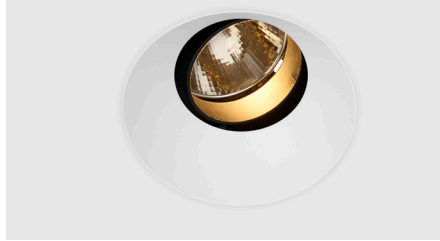

Aplis 120 In-Line Directional