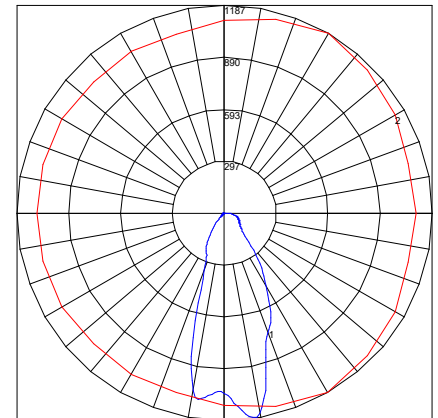

aplis 120 SO wall wash

Delivered Lumens: 938lm
CCT: 2700k
CRI: 80+
Power: 16W
Efficiency: 59lm/W