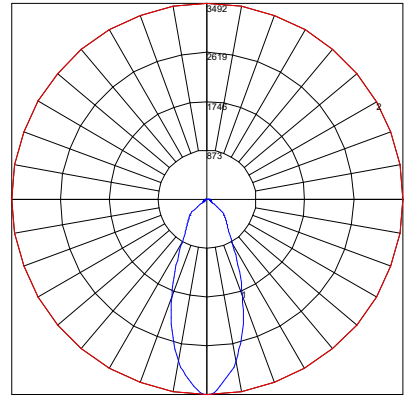

kreon aplis 120

Photometrics Continued

aplis 120 HO Flood

Delivered Lumens: 2610lm
CCT: 2700k
CRI: 80+
Power: 27W
Efficiency: 97lm/W

aplis 120 HO wide flood

Delivered Lumens: 2585lm
CCT: 2700k
CRI: 80+
Power: 27W
Efficiency: 96lm/W