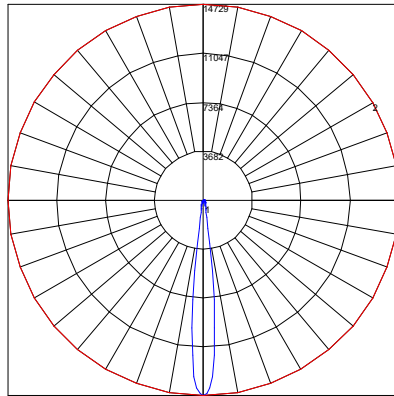

Photometrics

aplis 120 SO spot

Delivered Lumens: 1114lm
 CCT: 2700k
 CRI: 80+
 Power: 16W
 Efficiency: 70lm/W

aplis 120 SO Flood

Delivered Lumens: 1666lm
 CCT: 2700k
 CRI: 80+
 Power: 16W
 Efficiency: 104lm/W