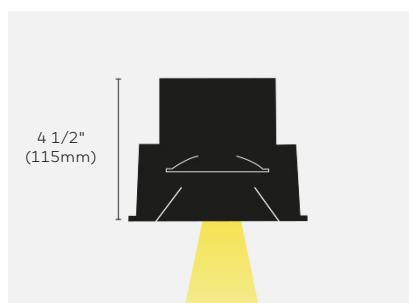

aplis 120 fixed