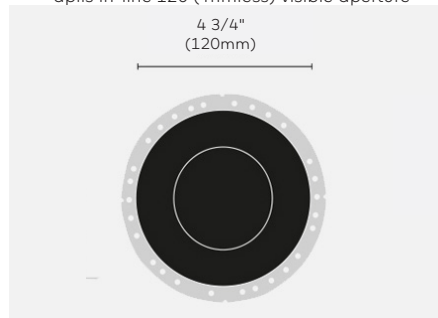

kreon aplis	version	beam angle	CCT	CRI	trim / louwer finish	Lumen Package	dimming	mounting options	intended voltage	Optional Accessories (Blank for None)
APL120 aplis 120 downlight	DR directional w/ 30° Tilt	Directional	27 2700K	80 80+ min CRI	WH White	SO Standard Output	D1 Triac Phase Dim (10%); 120VAC only	NIC Non-IC Backbox	120 120VAC	DL Diffusing Lens
APLIL120¹ aplis 120 In-Line downlight (trimless install, for plastered surfaces)	FX fixed	SP² Spot 12° SO 1114lm delivered	30 3000K	90 90+ min CRI	BL Black	HO High Output	D2 0-10V dim (10%); 120/277VAC	IC IC rated Backbox	277 277VAC	SL Softening Lens
APLILSG120² aplis 120 In-Line w/ shadow gap downlight (trimless install, for plastered surfaces)		FL Flood 28° SO 1666lm delivered HO 2610lm delivered	35 3500k	98 98+ min CRI		<i>**not available with SP**</i>	D2LD 0-10V Dimming (1%); 120/277VAC	AIC Airtight (IC rated)	<i>***Required for proper installation***</i>	SC Sculpture Lens
		WF Wide Flood 34° SO 1648lm delivered HO 2585lm delivered	40 4000K				D3-2 Lutron Hi-Lume Dim to 1% for 2-wire; 120VAC			
		FX Versions Only					D3-3 Lutron Hi-Lume Dim to 1% for 3-wire; 120/277VAC			
		WW Wall Wash 33°x26° SO 938lm delivered HO 1385lm delivered					D3-ECO Lutron SoftOn/Fade to Black EcoSystem dimming (1%) 120/277V			
							D4 EldoLED 0-10V dim to dark (0%); 120/277VAC			

aplis in-line 120 (Trimless) visible aperture

aplis 120 (trim) visible aperture

kreon aplis directional is a fully recessed spotlight with a built-in snoot that serves two purposes. Firstly it absorbs stray flux, so aiding a control, and secondly it provides an integrated mounting ring for the fixation of additional optical lenses for increased optimisation. kreon aplis directional has a rotational adjustment of 360° and an angular adjustment of 30°, which, when combined with the choice of spot, flood and wide flood TIR reflector, provides a truly versatile accent lighting tool.