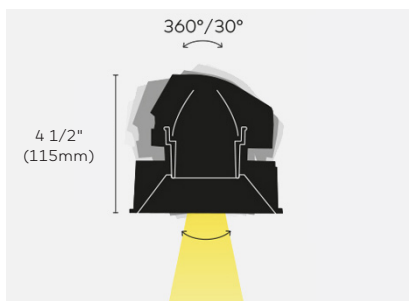

kreon aplis 120

aplis 120 directional