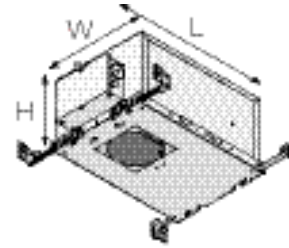

Controls / Dimming

Available with TRIAC phase dim (120V only), 0-10V dim (120-277V), and Lutron Ecosystem (120-277V)

kreon aplis 120

Backbox Dimensions

Backbox Dimensions	L	W*	H
IC & Non-IC	14 9/16"	12 3/8"	8 7/8"
Airtight IC	15 5/8"	12 3/8"	6 3/4"