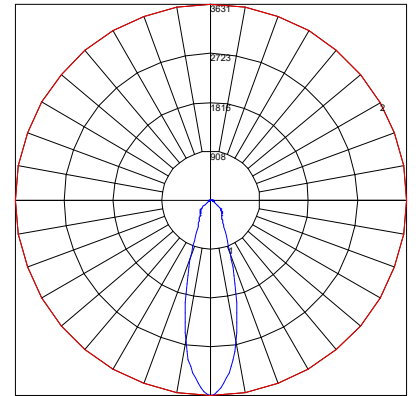

Photometrics

aplis 120 SO spot

Delivered Lumens: 1114lm
 CCT: 2700k
 CRI: 80+
 Power: 16W
 Efficiency: 70lm/W

aplis 120 SO Flood

Delivered Lumens: 1666lm
 CCT: 2700k
 CRI: 80+
 Power: 16W
 Efficiency: 104lm/W