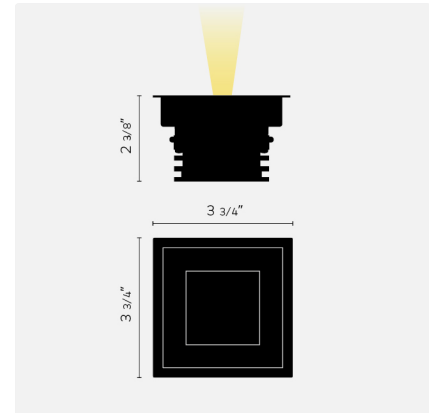

kreon up 80 & 165

kreon up 80 & 165

up 80 square

up 80 in-line circular

up 165 square

up 165 in-line circular

Applications

kreon up (in-line) 80 & kreon up (in-line) 165 are ranges of floor recessed up lighters characterised by their minimal appearance and optical functionality. The ranges are offered in both square and circular forms (with or without a trim), finished with black or white backed toughened glass with a satin stainless steel trim. LED modules are deep-set within the luminaires and are controlled by a choice of anti-glare louvre for precise uplighting; brightness limiting diffuser for ambient or orientation lighting; and wall wash optic for vertical illuminance. The units are sealed to IP67 and have a die cast aluminium and stainless steel housing to provide protection from the harshest environments.

Mounting

kreon up 80 has a visible width of 3³/₄" and kreon up 165 has a visible width of 6¹¹/₁₆". The luminaires are recessed luminaires for floors, with or without a trim.

Optical system / LED's

Different lm outputs available

Color temperatures / CRI

2700K, 3000K. CRI 90+

Controls / Dimming

1-10V, ON/OFF or DALI

Finish

The luminaire cover comes in a choice of natural anodised or black anodised. Custom RAL finishes are available on request.

ETL / UL

ETL listed indoor for dry locations.
Provides credits for LEED certifications.

up 80 circular dimensions

up 80 square dimensions

up 165 circular dimensions

up 165 square dimensions