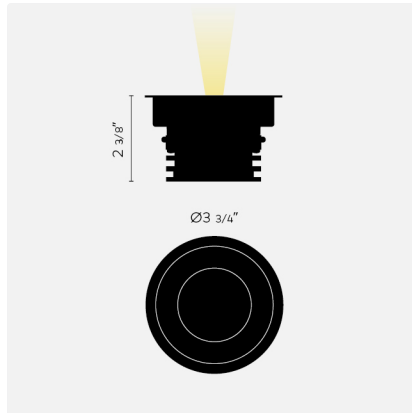

kreon up 80 & 165

kreon up 80 & 165

up 80 square

up 80 in-line circular

up 165 square

up 165 in-line circular

Applications

kreon up (in-line) 80 & kreon up (in-line) 165 are ranges of floor recessed up lighters characterised by their minimal appearance and optical functionality. The ranges are offered in both square and circular forms (with or without a trim), finished with black or white backed toughened glass with a satin stainless steel trim. LED modules are deep-set within the luminaires and are controlled by a choice of anti-glare louvre for precise uplighting; brightness limiting diffuser for ambient or orientation lighting; and wall wash optic for vertical illuminance. The units are sealed to IP67 and have a die cast aluminium and stainless steel housing to provide protection from the harshest environments.

Mounting

kreon up 80 has a visible width of 3³/₄" and kreon up 165 has a visible width of 6¹¹/₁₆". The luminaires are recessed luminaires for floors, with or without a trim.

Optical system / LED's

Different lm outputs available

Color temperatures / CRI

2700K, 3000K. CRI 90+

Controls / Dimming

1-10V, ON/OFF or DALI

Finish

The luminaire cover comes in a choice of natural anodised or black anodised. Custom RAL finishes are available on request.

ETL / UL

ETL listed indoor for dry locations.
Provides credits for LEED certifications.

up 80 circular dimensions

up 80 square dimensions

up 165 circular dimensions

up 165 square dimensions