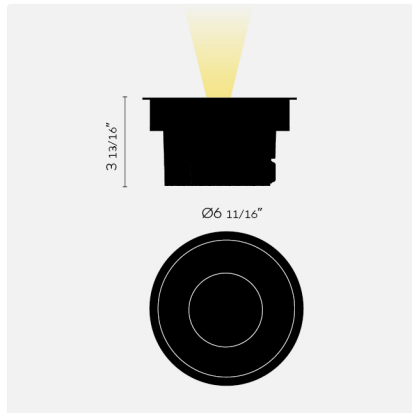

kreon up 80 & 165

kreon up 80 & 165

up 80 square

up 80 in-line circular

up 165 square

up 165 in-line circular

Applications

kreon up (in-line) 80 & kreon up (in-line) 165 are ranges of floor recessed up lighters characterised by their minimal appearance and optical functionality. The ranges are offered in both square and circular forms (with or without a trim), finished with black or white backed toughened glass with a satin stainless steel trim. LED modules are deep-set within the luminaires and are controlled by a choice of anti-glare louvre for precise uplighting; brightness limiting diffuser for ambient or orientation lighting; and wall wash optic for vertical illuminance. The units are sealed to IP67 and have a die cast aluminium and stainless steel housing to provide protection from the harshest environments.

Mounting

kreon up 80 has a visible width of 3³/₄" and kreon up 165 has a visible width of 6¹¹/₁₆". The luminaires are recessed luminaires for floors, with or without a trim.

Optical system / LED's

Different lm outputs available

Color temperatures / CRI

2700K, 3000K. CRI 90+

Controls / Dimming

1-10V, ON/OFF or DALI

Finish

The luminaire cover comes in a choice of natural anodised or black anodised. Custom RAL finishes are available on request.

ETL / UL

ETL listed indoor for dry locations.
Provides credits for LEED certifications.

up 80 circular dimensions

up 80 square dimensions

up 165 circular dimensions

up 165 square dimensions