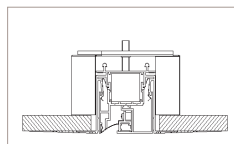

Applications	<p>kreon rei profile system is a recessed or surface mounted ceiling application</p> <p>kreon rei wallwash optical system is developed to provide a homogenous continuous luminance on vertical surfaces and is the perfect solution for galleries, residential or retail applications where vertical plane illuminance is a prerequisite of the lighting planning.</p> <p>kreon rei downlight provides continuous controlled lighting in an optimised symmetric beam of just 55° to focus light over task areas or where an increased ambient level of lighting is required.</p>
Dimensions	L x 2 3/8" (made-to-measure length) aperture: 3/4"
Function	wallwasher, downlight
Lamp source	Citizen LED
max. Wattage	16W/ft - 23 5/8"W/ft
Light output	1260 lm/ft - 23 5/8"lm/ft
color temperature & color rendering	3000K / 3500K CRI ≥ 80
color	black - white
Dimming	profile: 0-10V or DALI dimmable
ETL / UL	Tested and approved by either ETL or UL for installation in the US and Canada.

Installation

rei downlight recessed mounted

rei downlight surface mounted

rei wallwasher recessed mounted

rei wallwasher surface mounted