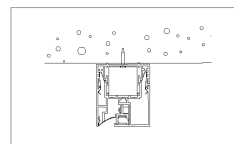

Applications	<p>kreon rei profile system is a recessed or surface mounted ceiling application</p> <p>kreon rei wallwash optical system is developed to provide a homogenous continuous luminance on vertical surfaces and is the perfect solution for galleries, residential or retail applications where vertical plane illuminance is a prerequisite of the lighting planning.</p> <p>kreon rei downlight provides continuous controlled lighting in an optimised symmetric beam of just 55° to focus light over task areas or where an increased ambient level of lighting is required.</p>
Dimensions	L x 2 3/8" (made-to-measure length) aperture: 3/4"
Function	wallwasher, downlight
Lamp source	Citizen LED
max. Wattage	16W/ft - 23 5/8"W/ft
Light output	1260 lm/ft - 23 5/8"lm/ft
color temperature & color rendering	3000K / 3500K CRI ≥ 80
color	black - white
Dimming	profile: 0-10V or DALI dimmable
ETL / UL	Tested and approved by either ETL or UL for installation in the US and Canada.

Installation

rei downlight recessed mounted

rei downlight surface mounted

rei wallwasher recessed mounted

rei wallwasher surface mounted