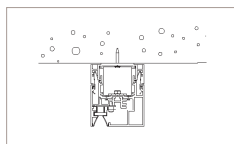

kreon rei

kreon rei

kreon rei, a made-to-measure, slim, recessed- or surface mounted profile system will safeguard the aesthetic appearance of the interior as well as the functional demands from its inhabitants.

Applications	<p>kreon rei profile system is a recessed or surface mounted ceiling application</p> <p>kreon rei wallwash optical system is developed to provide a homogenous continuous luminance on vertical surfaces and is the perfect solution for galleries, residential or retail applications where vertical plane illuminance is a prerequisite of the lighting planning.</p> <p>kreon rei downlight provides continuous controlled lighting in an optimised symmetric beam of just 55° to focus light over task areas or where an increased ambient level of lighting is required.</p>
Dimensions	L x 2 3/8" (made-to-measure length) aperture: 3/4"
Function	wallwasher, downlight
Lamp source	Citizen LED
max. Wattage	16W/ft - 23 5/8"W/ft
Light output	1260 lm/ft - 23 5/8"lm/ft
color temperature & color rendering	3000K / 3500K CRI ≥ 80
color	black - white
Dimming	profile: 0-10V or DALI dimmable
ETL / UL	Tested and approved by either ETL or UL for installation in the US and Canada.

Installation

rei downlight recessed mounted

rei downlight surface mounted

rei wallwasher recessed mounted

rei wallwasher surface mounted