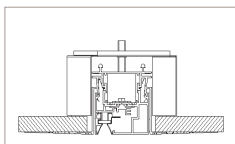

Installation

rei downlight recessed mounted