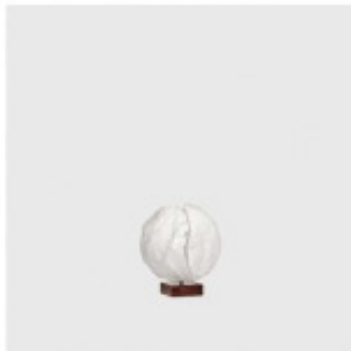

kreon belux cloud

kreon belux cloud

Unique product features and benefits:

A complete family of products ranging from the smallest kreon belux baby cloud to the largest kreon belux mama cloud and any size in-between

The product concept and the original design was developed by world known American star architect Frank Gehry.

The kreon belux cloud fixture is available in a standardized, a project specific and complete custom-built version.

No kreon belux cloud ever looks alike....all of them are unique in style and design just like in real life.

babycloud

cloud standing light

cloud pendant light, PL-LED-30(Ø8/7 18")

cloud pendant light, LED-32(Ø2/1 20")