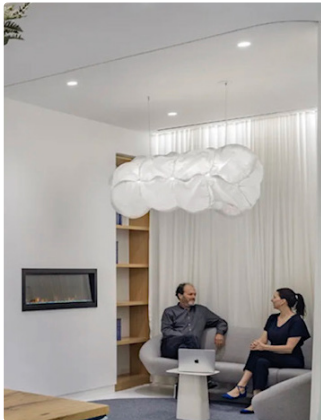

The product concept and the original design was developed by world known American star architect Frank Gehry.

The kreon belux cloud fixture is available in a standardized, a project specific and complete custom-built version.

78 - 19' - 8
2/10"

80 - 22' - 11
6/10"

kreon belux cloud

Unique product, suitable for a wide range of different type of project work:

- Commercial lobby and offices
- Conference and executive rooms
- Private study
- Home office
- Children's playrooms
- Foyer, lobby, walkway, atrium
- Showrooms
- Waiting areas in hospitals and clinics
- Hotel, bar, restaurant, entertainment areas

kreon belux mama cloud

References:

- The GOOGLE Co., Denver, Colorado
- Steelcase Furniture Showroom, Michigan
- Hayworth Furniture Showroom, Michigan
- Gran Paraiso, Office Tower, Miami, Florida
- AKA Hotel, Washington, DC.
- Restaurant Tatjana at Lincoln Center, New York City
- Otto Bock Co., Austin, Texas