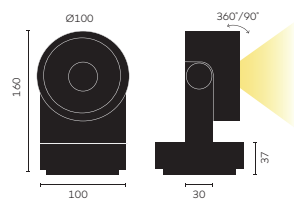

kreon wabi is an IP65 external spotlight. This compact luminaire is available with a LED lightsource, a 30° beamangle and a colour temperature of either 2700K or 3000K. kreon wabi is a screwbased spotlight.

The luminaire head can be rotated 360° and tilted up to 90°. The inclination of the luminaire is lockable and can easily be set by using the marks indicated on the fixture.

general information		
application	surface-mounted luminaire for outdoor	
IP classification	65	
input voltage	230V	
electric gear	included	
protection class	2	
illuminant		
output	133lm	
beam angle	30°	