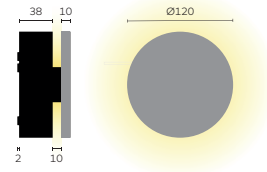

kreon oran wall stone

kreon oran wall stone is a genuinely unique orientation light finished with alabaster. The alabaster diffuses light softly and evenly with a distinct translucency.

general information		
application	surface-mounted luminaire for walls	
IP classification	20	
input voltage	230V	
electric gear	included	
illuminant		
output	68lm	