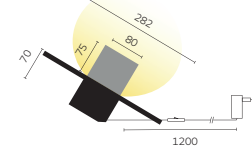

# kreon oran object

kreon oran object is a unique decorative desk luminaire finished with alabaster or handcrafted glass. The alabaster diffuses light softly and evenly with a distinct translucency.

general information		
application	desk luminaire	
IP classification	40	
input voltage	230V	
electric gear	ON-OFF, included	
illuminant (per lamphead)		
output oran object craft	290lm	
output oran object stone	43lm	

## Ordering Codes

KR____-	___-	__-	__
basic code	CCT-CRI	glass bulb shape	shade colour
KR991031 - oran object stone, white KR991032 - oran object stone, black KR991341 - oran object craft, white KR991342 - oran object craft, black	9027 9030	S - sphere bulb (only for oran object craft)  L - long ampoule (only for oran object craft)	P1 - white shade bottom (only for oran object white)  P2 - black shade bottom (only for oran object black)  A3 - grey shade bottom (only for oran object black)  A4 - bronze shade bottom (only for oran object black)
Ordering example: KR991031-9027-S-P1			