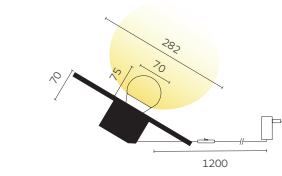

# kreon oran object

kreon oran object is a unique decorative desk luminaire finished with alabaster or handcrafted glass. The alabaster diffuses light softly and evenly with a distinct translucency.

general information		
application	desk luminaire	
IP classification	40	
input voltage	230V	
electric gear	ON-OFF, included	
illuminant (per lamphead)		
output oran object craft	290lm	
output oran object stone	43lm	

## Ordering Codes

KR____-	___-	__-	__
basic code	CCT-CRI	glass bulb shape	shade colour
KR991031 - oran object stone, white KR991032 - oran object stone, black KR991341 - oran object craft, white KR991342 - oran object craft, black	9027 9030	S - sphere bulb (only for oran object craft)  L - long ampoule (only for oran object craft)	P1 - white shade bottom (only for oran object white)  P2 - black shade bottom (only for oran object black)  A3 - grey shade bottom (only for oran object black)  A4 - bronze shade bottom (only for oran object black)
Ordering example: KR991031-9027-S-P1			