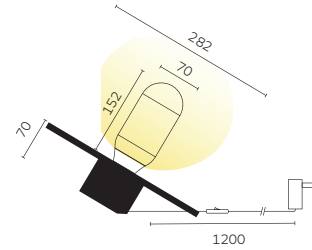

# kreon oran object

kreon oran object is a unique decorative desk luminaire finished with alabaster or handcrafted glass. The alabaster diffuses light softly and evenly with a distinct translucency.

general information		
application	desk luminaire	
IP classification	40	
input voltage	230V	
electric gear	ON-OFF, included	
illuminant (per lamphead)		
output oran object craft	290lm	
output oran object stone	43lm	

## Ordering Codes

KR____-	___-	__-	__
basic code	CCT-CRI	glass bulb shape	shade colour
KR991031 - oran object stone, white KR991032 - oran object stone, black KR991341 - oran object craft, white KR991342 - oran object craft, black	9027 9030	S - sphere bulb (only for oran object craft)  L - long ampoule (only for oran object craft)	P1 - white shade bottom (only for oran object white)  P2 - black shade bottom (only for oran object black)  A3 - grey shade bottom (only for oran object black)  A4 - bronze shade bottom (only for oran object black)
Ordering example: KR991031-9027-S-P1			