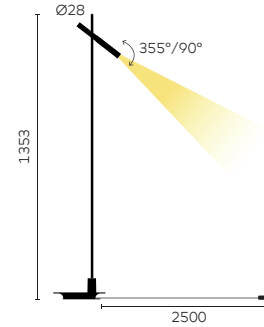

# kreon esprit floor round base

The design update of kreon esprit floor comes with a round base, which doubles as a cable depot, and a push-dim button on top of the vertical rod. In this way, ease of use and design are perfectly combined. The two lamp heads can be positioned individually to aim the light beam wherever you require: highlighting a work of art in your interior with the top light, while providing light at table level with the lower one.

## illuminant (per lamphead)

output SP	162lm
output DL-WDL	370lm

## Ordering Codes

KR_____	___-	___-	___
basic code	CCT-CRI	optic	lamphead colour
KR963411 - single floor, round base, white	9027	SP - spot 20°	P1 - white painted (only available with white esprit)
KR963412 - single floor, round base, black	9030	DL - dark light 33°	P2 - black painted (only available with black esprit)
KR963421 - double floor, round base, white		WDL - wide dark light 56°	A4 - bronze platina
KR963422 - double floor, round base, black			A7 - nickel plated
			A8 - brushed gold
			A9 - Gun black