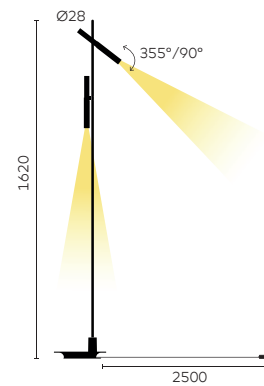

# kreon esprit floor round base

The design update of kreon esprit floor comes with a round base, which doubles as a cable depot, and a push-dim button on top of the vertical rod. In this way, ease of use and design are perfectly combined. The two lamp heads can be positioned individually to aim the light beam wherever you require: highlighting a work of art in your interior with the top light, while providing light at table level with the lower one.

## illuminant (per lamphead)

output SP	162lm
output DL-WDL	370lm

## Ordering Codes

KR_____	___-	___-	___
basic code	CCT-CRI	optic	lamphead colour
KR963411 - single floor, round base, white	9027	SP - spot 20°	P1 - white painted (only available with white esprit)
KR963412 - single floor, round base, black	9030	DL - dark light 33°	P2 - black painted (only available with black esprit)
KR963421 - double floor, round base, white		WDL - wide dark light 56°	A4 - bronze platina
KR963422 - double floor, round base, black			A7 - nickel plated
			A8 - brushed gold
			A9 - Gun black