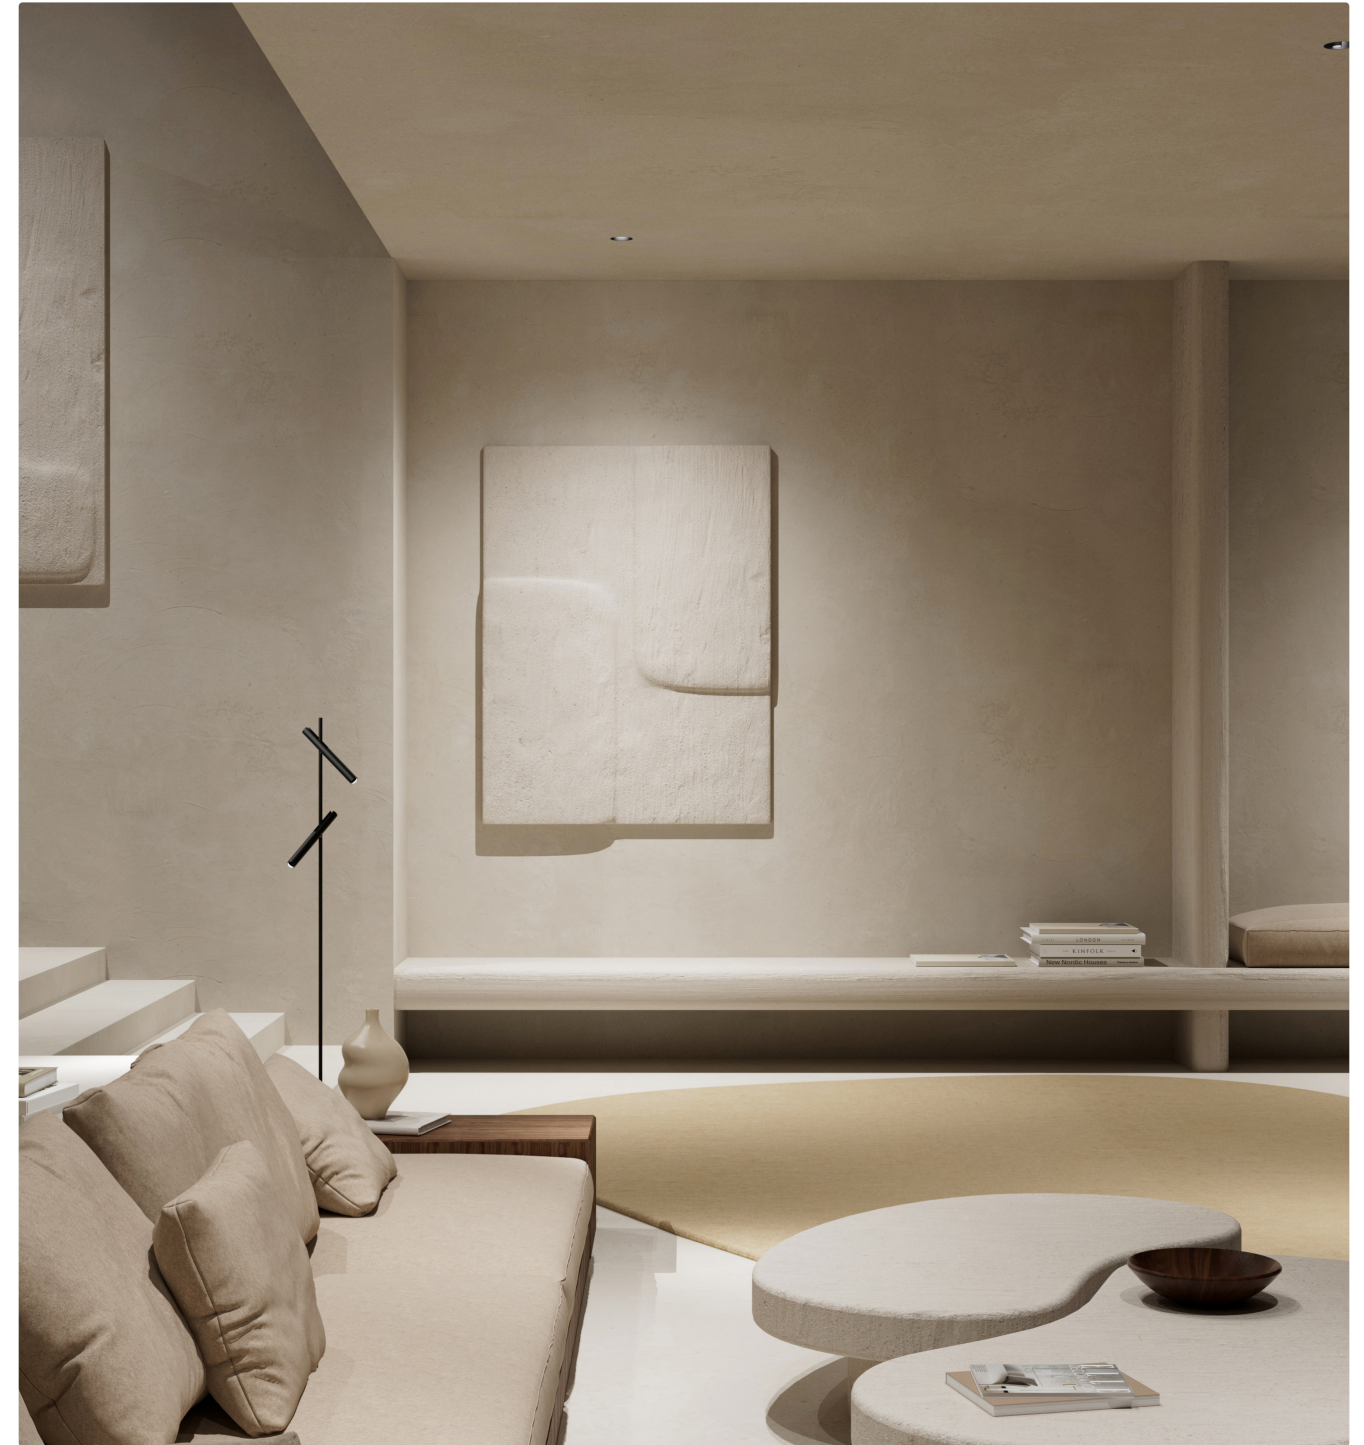

# kreon esprit floor round base

The design update of kreon esprit floor comes with a round base, which doubles as a cable depot, and a push-dim button on top of the vertical rod. In this way, ease of use and design are perfectly combined. The two lamp heads can be positioned individually to aim the light beam wherever you require: highlighting a work of art in your interior with the top light, while providing light at table level with the lower one.

## Ordering Codes

KR_____	___-	___-	___
basic code	CCT-CRI	optic	lamphead colour
KR963411 - single floor, round base, white	9027	SP - spot 20°	P1 - white painted (only available with white esprit)
KR963412 - single floor, round base, black	9030	DL - dark light 33°	P2 - black painted (only available with black esprit)
KR963421 - double floor, round base, white		WDL - wide dark light 56°	A4 - bronze platina
KR963422 - double floor, round base, black			A7 - nickel plated
			A8 - brushed gold
			A9 - Gun black