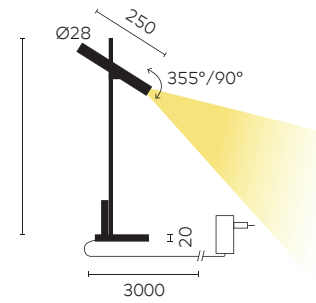

kreon esprit desk is the product range's little brother. Although small in size, kreon esprit desk harnesses the same performant luminaire head of its larger counterparts. The lamp head can be positioned to fulfill your needs. At full brightness as a desk light during a hard day's work, or dimmed using the built-in touchdim button for some bedtime reading.

| general information | | |
|---------------------|--|---------------------------------------|
| IP classification | | 40 |
| input voltage | | 230V |
| electric gear | | included |
| power cable | | supplied with 2,5 black braided cable |
| plug | | EUR and UK plug included |
| illuminant | | |
| output | | 368lm |