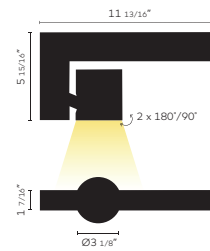

general information		
application	surface-mounted spotlight	
IP classification	40	
input voltage	230V	
electric gear	included	
protection class	1	
illuminant		
output phase-dim, CRI90	1595lm	
output phase-dim, CRI95	1276lm	
output 1-10V DALI, CRI90	1420m	
output 1-10V DALI, CRI95	1276lm	

Ordering Codes

KR_____	___-	___
basic code	CCT-CRI	optic
KR921632 - erubo, black KR921635 - erubo, white	9027 9030 9040 9527 9530 9540	FL - flood 24° WFL - flood 38° VD - 1-10V DD - DALI PD - phase dim
Ordering example: KR921632-9027-FL-VD		