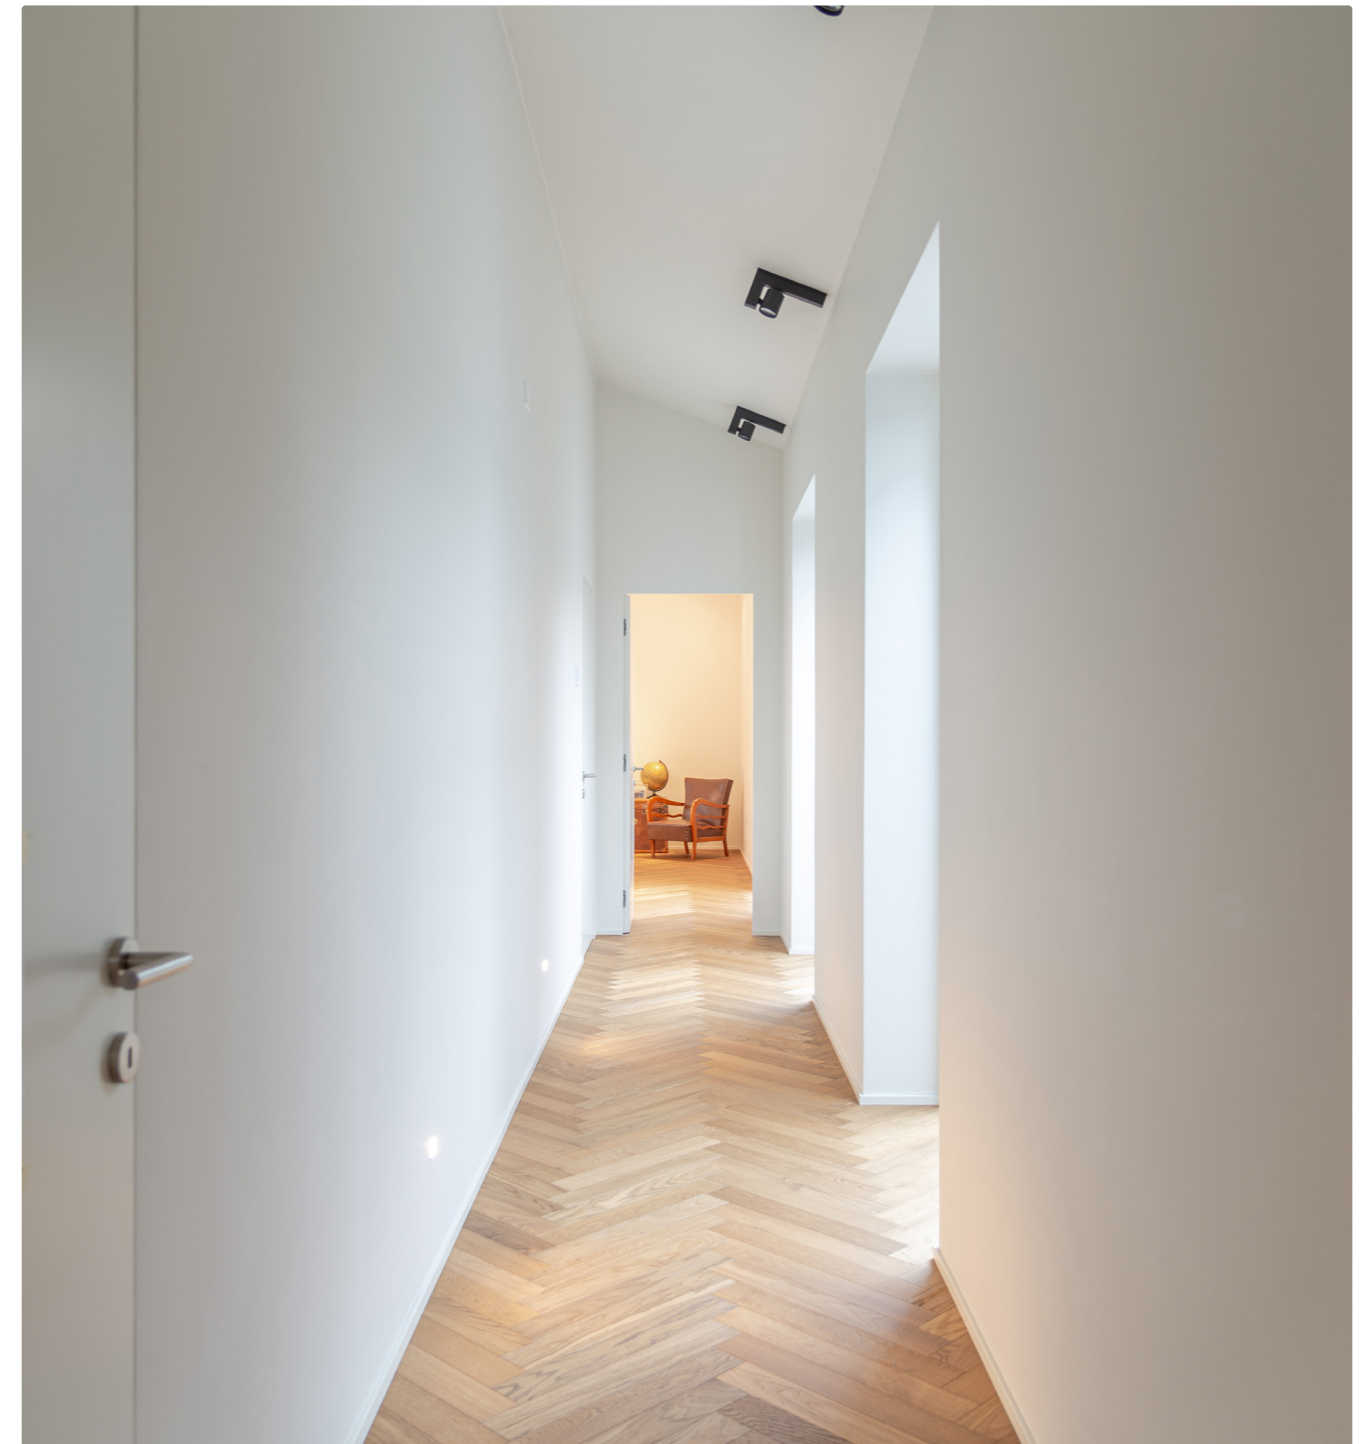

kreon erubo is a range of architectural spotlights characterised by its simple geometric forms that contain LED light sources and electronic dimmable drivers.

kreon erubo is available in a range of outputs and colour temperatures, providing an excellent solution for display lighting in residential projects, shops or galleries.

general information		
application	surface-mounted spotlight	
IP classification	40	
input voltage	230V	
electric gear	included	
protection class	1	
illuminant		
output phase-dim, CRI90	1595lm	
output phase-dim, CRI95	1276lm	
output 1-10V DALI, CRI90	1420m	
output 1-10V DALI, CRI95	1276lm	