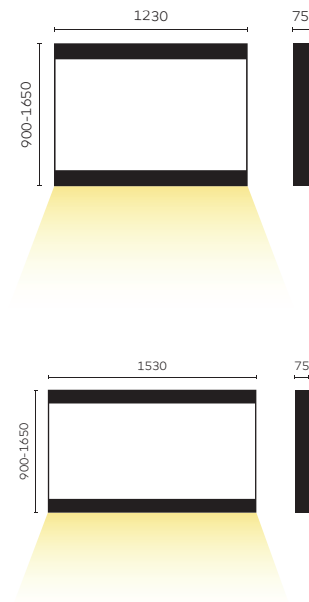

kreon cadre linear

kreon cadre is a linear pendant luminaire characterised by its bold symmetric architectural form that can both frame space and interrupt it. Light is provided by multiple point LED sources providing an optimised solution for applications ranging from desk to dining table.

kreon cadre is available with solid telescopic side supports covered with the finest black grain leather and is finished with a black or chrome anodic layer.

general information	
application	surface-mounted spotlight
IP classification	40
input voltage	230V
electric gear	included
protection class	1
illuminant	
output cadre 1200	2670lm
output cadre 1500	3011lm

Project Showroom Iconno
Location Madrid, Spain

Architect Iconno
Photographer Iconno

Ordering Codes

KR_____	___-	__-	-	-
basic code	CCT-CRI	dim protocol	suspension length	suspension color
KR963582 - cadre 1200 linear, black	9027	VD - 1-10V	S - 900 1200	1 - white
KR963584 - cadre 1200 linear, chrome	9030	DD - dali dim	H - 1200 1650	2 - black
KR963592 - cadre 1500 linear, black				
KR963594 - cadre 1500 linear, chrome				
Ordering example: KR963582-9027-VD-S-1				

kreon cadre spot

Project private residence
Location Paris, France

Photographer Serge Brison

general information		
application	surface-mounted spotlight	
IP classification	40	
input voltage	230V	
electric gear	included	
protection class	1	
illuminant		
output cadre 1200	1294lm	
output cadre 1500	1505lm	