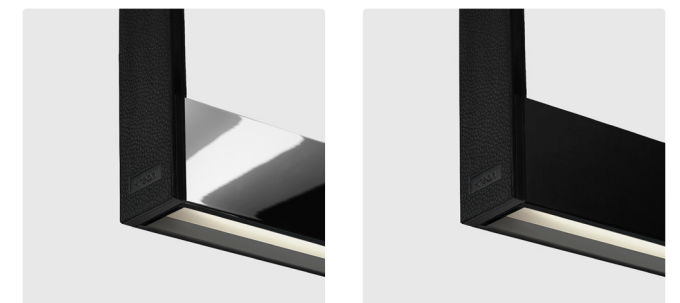

kreon cadre linear

kreon cadre is a linear pendant luminaire characterised by its bold symmetric architectural form that can both frame space and interrupt it. Light is provided by multiple point LED sources providing an optimised solution for applications ranging from desk to dining table.

kreon cadre is available with solid telescopic side supports covered with the finest black grain leather and is finished with a black or chrome anodic layer.

general information	
application	surface-mounted spotlight
IP classification	40
input voltage	230V
electric gear	included
protection class	1
illuminant	
output cadre 1200	2670lm
output cadre 1500	3011lm

Project Showroom Iconno
Location Madrid, Spain

Architect Iconno
Photographer Iconno

Ordering Codes

KR_____	___-	__-	-	-
basic code	CCT-CRI	dim protocol	suspension length	suspension color
KR963582 - cadre 1200 linear, black	9027	VD - 1-10V	S - 900 1200	1 - white
KR963584 - cadre 1200 linear, chrome	9030	DD - dali dim	H - 1200 1650	2 - black
KR963592 - cadre 1500 linear, black				
KR963594 - cadre 1500 linear, chrome				
Ordering example: KR963582-9027-VD-S-1				