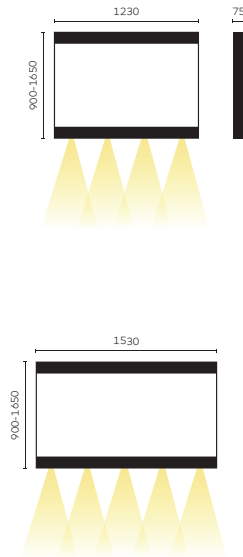

kreon cadre linear

kreon cadre is a linear pendant luminaire characterised by its bold symmetric architectural form that can both frame space and interrupt it. Light is provided by multiple point LED sources providing an optimised solution for applications ranging from desk to dining table.

kreon cadre is available with solid telescopic side supports covered with the finest black grain leather and is finished with a black or chrome anodic layer.

general information	
application	surface-mounted spotlight
IP classification	40
input voltage	230V
electric gear	included
protection class	1
illuminant	
output cadre 1200	2670lm
output cadre 1500	3011lm

Project Showroom Iconno
Location Madrid, Spain

Architect Iconno
Photographer Iconno

Ordering Codes

KR_____	___-	__-	-	-
basic code	CCT-CRI	dim protocol	suspension length	suspension color
KR963582 - cadre 1200 linear, black	9027	VD - 1-10V	S - 900 1200	1 - white
KR963584 - cadre 1200 linear, chrome	9030	DD - dali dim	H - 1200 1650	2 - black
KR963592 - cadre 1500 linear, black				
KR963594 - cadre 1500 linear, chrome				
Ordering example: KR963582-9027-VD-S-1				

kreon cadre spot

Project private residence
Location Paris, France

Photographer Serge Brison

general information		
application	surface-mounted spotlight	
IP classification	40	
input voltage	230V	
electric gear	included	
protection class	1	
illuminant		
output cadre 1200	1294lm	
output cadre 1500	1505lm	