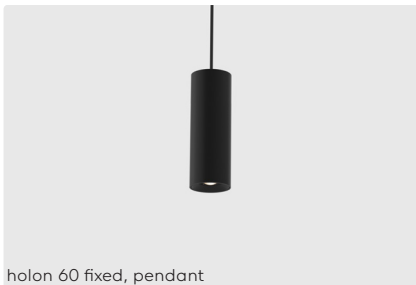

kreon holon 60

kreon holon 60

holon 60 directional, recessed mounted

holon 60 directional, surface mounted

holon 60 fixed, surface mounted with deco

holon 60 fixed, pendant

holon 60 directional, on track (48V)

Applications

kreon holon 60 is a range of surface mounted, track mounted and pendant cylindrical downlights characterised by its compact form and deep set LED position, providing a subtle feeling of light without a possible uncomfortable visual perception. The range uses a variety of LED modules and is the larger counterpart of holon 40. With a choice of fixed or directional units, kreon holon 60 can provide a discreet yet functional solution to general or accent lighting within architecture. Finished in black for a dramatic contrast or pure white finish.

kreon holon 60 directional is a spotlight with a rotational adjustment of 360° and an angular adjustment of 90°, which when combined with a choice of spot, flood, wideflood reflector, provides a versatile general or accent lighting tool. holon 60 directional can be recessed or surface mounted, or used on a 48v track system.

holon 60 fixed can be surface or pendant mounted for perfect solution in general or accent lighting and features a spot, flood or wide flood reflector. use holon 60 fixed to create pools or accent of lights.