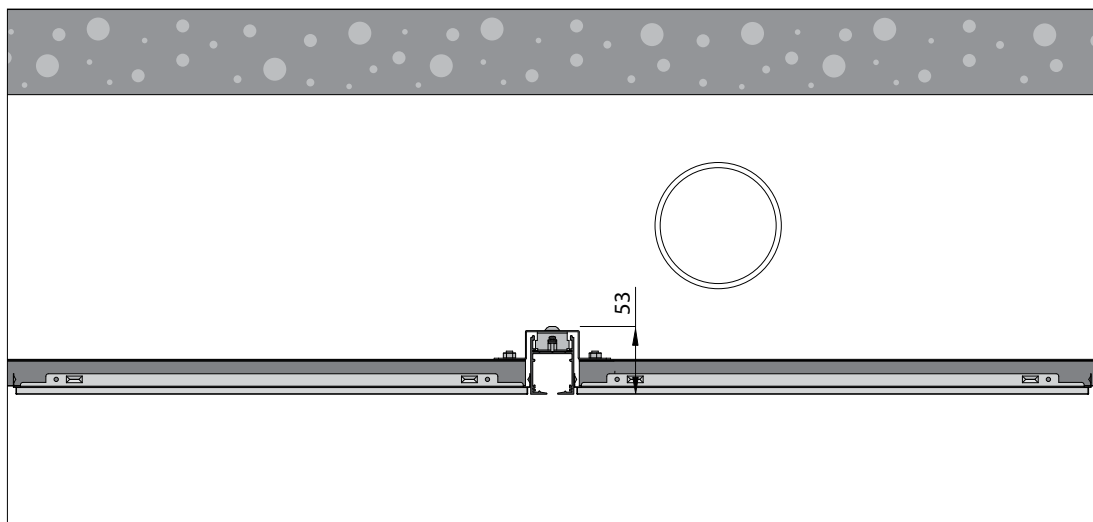

Nuit

Nuit profile

Nuit

name	nuit profile*	nuit profile corner cut 90°*
colour	white/black	white/black
		
visible LxWxH	Lx40x53	
max. length	6000mm	
IP	20	20
class	1	1
orientation	↓ →	↓ →

Remark

* Plug and play incl.: driver, LED, connector GST 18i3 & BST 14i2 (DIM)

name	nuit profile 1x5 LED module*	nuit profile 1x10 LED module*	nuit profile emergency*
lamptype	LED	LED	LED
			
length module	440	690	760
wattage	7W	14W	7W
dimming	ON/OFF 1-10V DALI	ON/OFF 1-10V DALI	ON/OFF 1-10V DALI
IP	20	20	20
class	1	1	1
orientation	↓ →	↓ →	↓ →