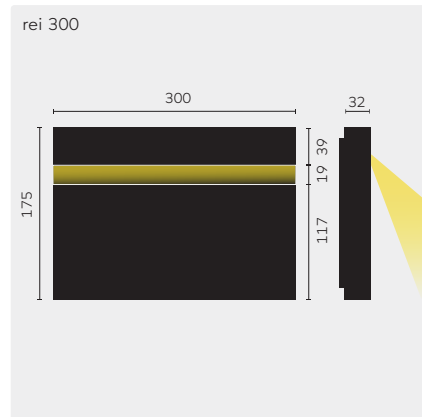

Colour	KR-code	Light sources	Optional accessories
rei 165	○	KR983211	①	■
	●	KR983212	①	■
rei 300	○	KR983221	②	■
	●	KR983222	②	■
■ Optional accessories				
Plasterkit		KR783010	Plasterkit rei 165 ☉ LxW 180x190 D 55	
		KR783020	Plasterkit rei 300 ☉ LxW 315x190 D 55	

	CRI	CCT	Voltage	Wattage	Fixture lumen
① LED	CRI80+	3000K	230V	4W	128lm
② LED	CRI80+	3000K	230V	8W	290lm

REMARKS
Leading and trailing edge phase dimmable driver included.
Gear included.
IP40