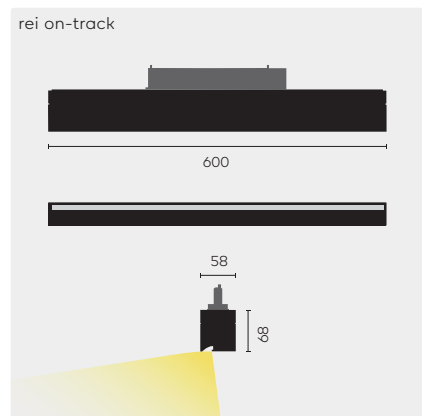

kreon rei profile