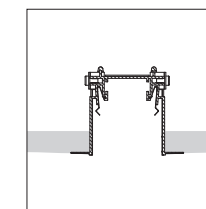

Plasterkit gen. 2