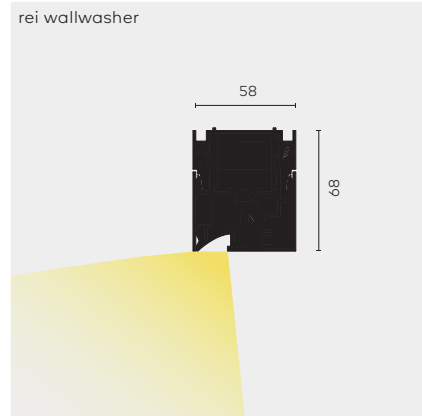

rei downlight recessed, black

rei wallwasher surface mounted, white

rei on-track, white

	Colour	KR-code	Light sources	Optional accessories
 rei 165	○	KR983211	①	■
	●	KR983212	①	■
 rei 300	○	KR983221	②	■
	●	KR983222	②	■
■ Optional accessories				
Plasterkit		KR783010	Plasterkit rei 165 ☉ LxW 180x190 D 55	
		KR783020	Plasterkit rei 300 ☉ LxW 315x190 D 55	

	CRI	CCT	Voltage	Wattage	Fixture lumen
① LED	CRI80+	3000K	230V	4W	128lm
② LED	CRI80+	3000K	230V	8W	290lm

REMARKS
 Leading and trailing edge phase dimmable driver included.
 Gear included.
 IP40

Plasterkit 165

Plasterkit 300

kreon rei profile

	Colour	KR-code	Light sources	8027 2700K, CR80	8030 3000K, CR80	9027 2700K, CR90	9030 3000K, CR90	SM Switchable ON/OFF ③	VD 1-10V dimming ③	DD DALI dimming ③	Required accessories	Optional accessories
rei wallwasher surface mounted ①	○	KR983251	①	●	●	●	●	●	●	●	■	■
	●	KR983252	①	●	●	●	●	●	●	●	■	■
rei wallwasher recessed mounted ①	○	KR983241	①	●	●	●	●	●	●	●	■	■
	●	KR983242	①	●	●	●	●	●	●	●	■	■
rei downlight surface mounted ②	○	KR993251	②	●	●	●	●	●	●	●		
	●	KR993252	②	●	●	●	●	●	●	●		
rei downlight recessed mounted ②	○	KR993241	②	●	●	●	●	●	●	●	■	
	●	KR993242	②	●	●	●	●	●	●	●	■	
rei wallwasher on-track ③ 230V	○	KR983131	③	●	●	●	●	●				
	●	KR983132	③	●	●	●	●	●				