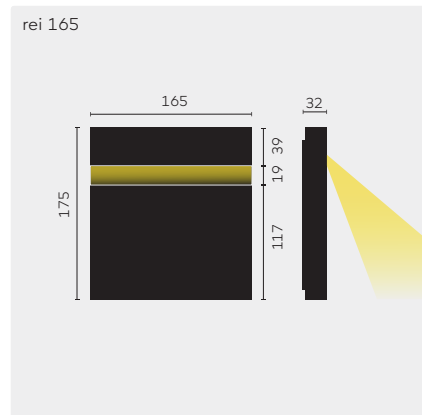

Colour	KR-code	Light sources	Optional accessories
rei 165	○	KR983211	①	■
	●	KR983212	①	■
rei 300	○	KR983221	②	■
	●	KR983222	②	■
■ Optional accessories				
Plasterkit		KR783010	Plasterkit rei 165 ☉ LxW 180x190 D 55	
		KR783020	Plasterkit rei 300 ☉ LxW 315x190 D 55	

	CRI	CCT	Voltage	Wattage	Fixture lumen
① LED	CRI80+	3000K	230V	4W	128lm
② LED	CRI80+	3000K	230V	8W	290lm

REMARKS
Leading and trailing edge phase dimmable driver included.
Gear included.
IP40