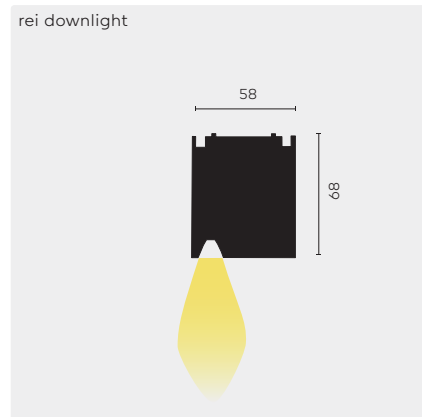

kreon rei downlight provides continuous controlled lighting in an optimised symmetric beam of just 55° to focus light over task areas or where an increased ambient level of lighting is required.

rei 300, black

rei downlight recessed, black

rei wallwasher surface mounted, white

rei on-track, white

	Colour	KR-code	Light sources	Optional accessories
 rei 165	○	KR983211	①	■
	●	KR983212	①	■
 rei 300	○	KR983221	②	■
	●	KR983222	②	■
■ Optional accessories				
Plasterkit		KR783010	Plasterkit rei 165 ☉ LxW 180x190 D 55	
		KR783020	Plasterkit rei 300 ☉ LxW 315x190 D 55	

	CRI	CCT	Voltage	Wattage	Fixture lumen
① LED	CRI80+	3000K	230V	4W	128lm
② LED	CRI80+	3000K	230V	8W	290lm

REMARKS
 Leading and trailing edge phase dimmable driver included.
 Gear included.
 IP40

Plasterkit 165

Plasterkit 300

kreon rei profile

	Colour	KR-code	Light sources	8027 2700K, CR80	8030 3000K, CR80	9027 2700K, CR90	9030 3000K, CR90	SM Switchable ON/OFF ③	VD 1-10V dimming ③	DD DALI dimming ③	Required accessories	Optional accessories
rei wallwasher surface mounted ①	○	KR983251	①	●	●	●	●	●	●	●	■	■
	●	KR983252	①	●	●	●	●	●	●	●	■	■
rei wallwasher recessed mounted ①	○	KR983241	①	●	●	●	●	●	●	●	■	■
	●	KR983242	①	●	●	●	●	●	●	●	■	■
rei downlight surface mounted ②	○	KR993251	②	●	●	●	●	●	●	●		
	●	KR993252	②	●	●	●	●	●	●	●		
rei downlight recessed mounted ②	○	KR993241	②	●	●	●	●	●	●	●	■	
	●	KR993242	②	●	●	●	●	●	●	●	■	
rei wallwasher on-track ③ 230V	○	KR983131	③	●	●	●	●	●				
	●	KR983132	③	●	●	●	●	●				