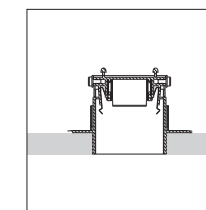

REMARKS

① Maximum shipping length of a single run profile is 3828mm. Shipping length depends on transport possibilities.

② Phase dimmable. Only for 3~Eutrack 230V profile. For track accessories see page 551.

③ Minimum profile length driver incl:
SW: min. 702mm
VD or DD: min. 974mm.
Minimum profile length driver excl: 294mm.

Gear included.
IP40

Plasterkit