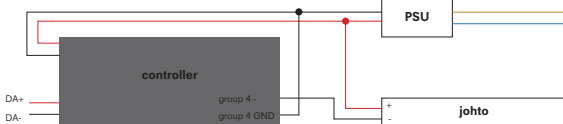

Remarks:

* tolerance of ± 5 mm possible.

wiring diagram

ON/OFF

1-10V

DALI

DMX

Kreon offices