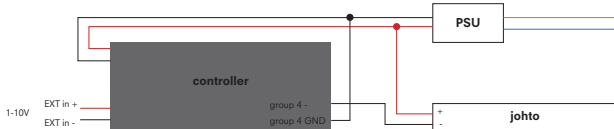

Remarks:

* tolerance of ± 5 mm possible.

wiring diagram

ON/OFF

1-10V

DALI

DMX

Kreon offices