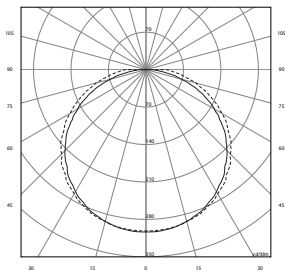

Specifications

type surface mounted

visible dimensions L x 15mm x 16mm

power 10W/meter

voltage 24 Volt (23V_{min}, 25V_{max})

IP 67

temperature $t_{c_{min}} = -25^{\circ}\text{C}$, $t_{c_{max}} = +60^{\circ}\text{C}$

storage temperature $t_{min} = -25^{\circ}\text{C}$, $t_{max} = +85^{\circ}\text{C}$

ambient temperature $t_{a_{min}} > -25^{\circ}\text{C}$, $t_{a_{max}} = +45^{\circ}\text{C}$

lifetime L70, 50,000 hrs

LM 79 compliant
LM 80 compliant

UV protected

Resistant to solvents

Saltwater resistant

Temporary immersion protection

The encapsulation technology causes a color temperature drift compared to the flex tape color temperature. There is no effect on homogeneity.