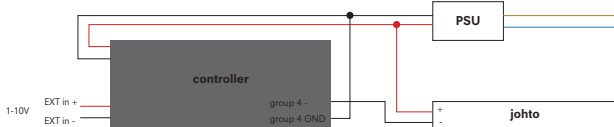

Remarks:

* tolerance of ± 5 mm possible.

wiring diagram

ON/OFF

1-10V

DALI

DMX

Kreon offices