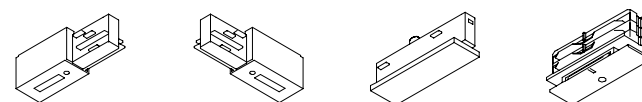

LxWxH	68x36x32	68x36x32	130x36x8	58x15x0	LxBxH

name	recessed profile for surface track	mounting bracket recessed profile	recessed profile snap hanger	naam
aluminium	kr726055**	kr726056***	kr726057****	aluminium