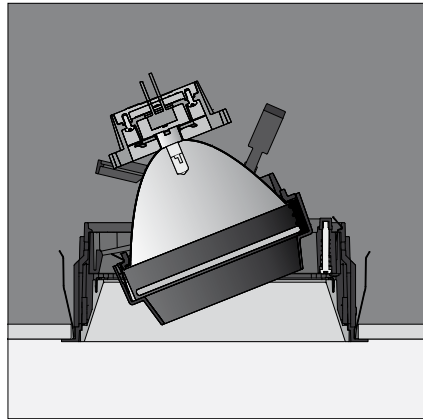

Installation

The mounting with the use of springs ensures a quick and easy installation

Installatie

De montage met behulp van veren zorgt voor een snelle en eenvoudige installatie.