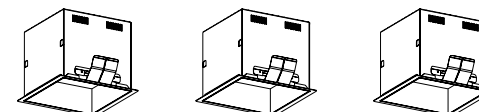

visible LxW	190x185	190x185	190x185	LxB zichtbaar
cut out LxW	180x175	180x175	180x175	LxB opening
min depth	200	200	200	min. diepte
fitting	RX7s-24	RX7s-24	G12	lampvoet
max. watt	150W	150W	70W/150W	max. watt
voltage	230V/5kV	230V/5kV	230V/5kV	voltage
symbol				symbool
gear	excl.	excl.	excl.	VSA
IP	20	20	20	IP
class	1	1	1	klasse
orientation	↓	↓	↓	oriëntatie
UV glass	incl.	incl.	incl.	UV glas

required				noodzakelijk
reflector 15°	incl.		kr758983	reflector 15°
reflector 30°		incl.	kr758985	reflector 30°

optional				optioneel
plasterkit	kr758804	kr758804	kr758804	pleisterplaat
installation box	kr758905	kr758905	kr758905	inbouwdoos
concrete box	kr758808	kr758808	kr758808	betonbox

Male and female connector included. / Inclusief mannelijke en vrouwelijke connector.